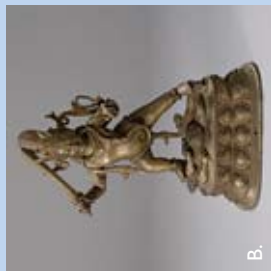

B.

Upcoming Auctions and Events 2011

Free Appraisal Events

Every Wednesday
Main Gallery

10am-1pm

Limit 5 items per person

Estate Auction

Sunday, February 6, 10am
Main Gallery

Preview

Friday, February 4, 10am - 5pm
Saturday, February 5, 10am - 5pm
Sunday, February 6, 9am until end of sale

Folk Art International Resources For Education Auction

Monday, February 7, 10am
Main Gallery

Preview

Friday, February 4, 10am - 5pm
Saturday, February 5, 10am - 5pm
Sunday, February 6, 9am - 4pm
Monday, February 7, 9am until end of sale

Sports and Entertainment Memorabilia Auction

Monday, February 7, 1pm
Main Gallery

Preview

Friday, February 4, 10am - 5pm
Saturday, February 5, 10am - 5pm
Sunday, February 6, 9am - 4pm
Monday, February 7, 9am until end of sale

Annex Auction

Tuesday, February 8, 10am
Wednesday, February 9, 10am
Annex Gallery (Building 25)

Preview

Sunday, February 6, 9am - 5pm
Monday, February 7, 9am - 5pm
Tue & Wed, February 8 & 9, 9am until end of sale

Estate Auction

Sunday, March 6, 10am
Main Gallery

Preview

Friday, March 4, 10am - 5pm
Saturday, March 5, 10am - 5pm
Sunday, March 6, 9am until end of sale

Ethnographic Art Auction

Monday, March 7, 10am
Main Gallery

Preview

Friday, March 4, 10am - 5pm
Saturday, March 5, 10am - 5pm
Sunday, March 6, 9am - 4pm
Monday, March 7, 9am until end of sale

Annex Auction

Tuesday, March 8, 10am
Wednesday, March 9, 10am
Annex Gallery (Building 25)

Preview

Sunday, March 6, 9am - 5pm
Monday, March 7, 9am - 5pm
Tue & Wed, March 8 & 9, 9am until end of sale

Estate Auction

Sunday, April 3, 10am
Main Gallery

Preview

Friday, April 1, 10am - 5pm
Saturday, April 2, 10am - 5pm
Sunday, April 3, 9am until end of sale

Annex Auction

Tuesday, April 5, 10am
Wednesday, April 6, 10am

Preview

Sunday, April 3, 9am - 5pm
Monday, April 4, 9am - 5pm
Tue & Wed, April 5 & 6, 9am until end of sale

- A. Jade, Diamond, 18K White Gold Pendant Enhancer, Estimate: $15,000/25,000, to be offered Feb 6.
  B. Tibetan bronze Buddhist protective deity, possibly 19th century, Estimate: $800/1,200, to be offered Feb 7.
  C. Topps 1955 Football "All American" Rare Complete Set, Estimate: $3,000/4,000, to be offered Feb 7.

Follow us on Facebook and Twitter.