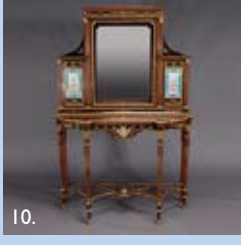

1. William Alexander Coulter (American, 1849-1936) "Ships in rough seas off rocky coastline," Estimate: $8,000/10,000
2. A Pair of Carved Ivory Guanyin, Late Qing Dynasty, Estimate: $12,000/18,000
3. Louis XV Style Gilt Bronze Satine Parquetry Bureau de Dame, Estimate: $40,000/60,000
4. Pair of Barbedienne Seven Light Candelabra, Second Half 19th Century, Estimate: $3,000/5,000
5. Carl Franz Bauer (Austrian, 1879-1954) "Jumper," Estimate: $1,000/1,500
6. A Wucal Porcelain Jar, Transitional Period, Estimate: $2,000/3,000
7. Four Art Nouveau Sterling Candlesticks, Shreve & Co., Early 20th Century, Estimate: $4,000/6,000
8. A White Jade Carving of Figures and a Pine Tree, 19th Century, Estimate: $4,000/6,000
9. Ciro Mazini (Italian, 19th/20th century) "Entryway of a Mosque, Cairo," Estimate: $1,200/1,500
10. Louis XV Style Gilt Bronze Porcelain Mounted Display Cabinet, Fourth Quarter 19th Century, Estimate: $4,000/6,000
11. Erte (Romain de Tirtoff) (Russian/French, 1892-1990) "Chinese Legend," Bronze, 1988, Estimate: $2,750/3,000
12. Japy Freres Sevres Manufacture Imperial Porcelain Three Piece Clock Garniture, First Quarter 20th Century, Estimate: $3,000/5,000
13. A Carved Agate Pendant, Estimate: $1,500/2,500