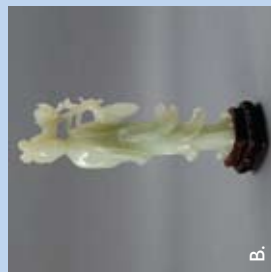

MICHAAN'S AUCTIONS

Auctioneers & Appraisers

Michaan's Auctions
PO Box 489
Alameda, CA 94501

Bonded Pursuant to California Civil Code sec. 1812.600 et seq.
Bond # 70044066

Main Gallery
2751 Todd Street
Alameda, California, 94501
Annex Gallery
1951 Monarch Street
Alameda, California, 94501
Phone 1-800-380-9822 or 510-740-0220
Fax 510-749-7517
www.michaans.com
info@michaans.com