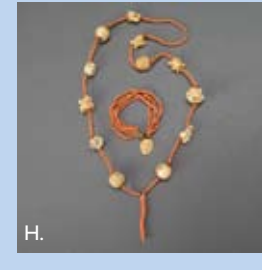

MICHAAN'S AUCTIONS

Auctioneers & Appraisers

Michaan's Auctions
PO Box 489
Alameda, CA 94501

Bonded Pursuant to California Civil Code sec. 1812.600 et seq.
Bond # 70044066

Main Gallery
2751 Todd Street
Alameda, California, 94501
Annex Gallery
1951 Monarch Street
Alameda, California, 94501
Phone 1-800-380-9822 or 510-740-0220
Fax 510-749-7517
www.michaans.com
info@michaans.com