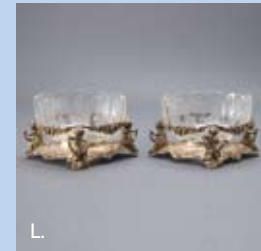

MICHAAN'S AUCTIONS

Auctioneers & Appraisers

Michaan's Auctions
PO Box 489
Alameda, CA 94501

Bonded Pursuant to California Civil Code sec. 1812.600 et seq.
Bond # 70044066

Main Gallery
2751 Todd Street
Alameda, California, 94501
Annex Gallery
1951 Monarch Street
Alameda, California, 94501
Phone 1-800-380-9822 or 510-740-0220
Fax 510-749-7517
www.michaans.com
info@michaans.com