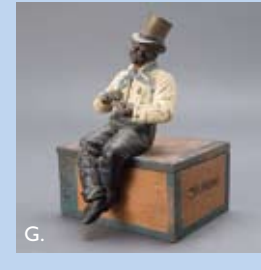

MICHAAN'S AUCTIONS

Auctioneers & Appraisers

Michaan's Auctions
PO Box 489
Alameda, CA 94501

Bonded Pursuant to California Civil Code sec. 1812.600 et seq.
Bond # 70044066

Main Gallery
2751 Todd Street
Alameda, California, 94501
Annex Gallery
1951 Monarch Street
Alameda, California, 94501
Phone 1-800-380-9822 or 510-740-0220
Fax 510-749-7517
www.michaans.com
info@michaans.com