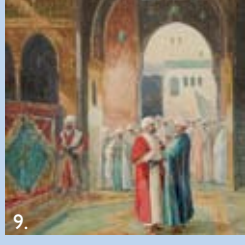

1. William Alexander Coulter (American, 1849-1936) "Ships in rough seas off rocky coastline," Estimate: $8,000/10,000
2. A Pair of Carved Ivory Guanyin, Late Qing Dynasty, Estimate: $12,000/18,000
3. Louis XV Style Gilt Bronze Satine Parquetry Bureau de Dame, Estimate: $40,000/60,000
4. Pair of Barbedienne Seven Light Candelabra, Second Half 19th Century, Estimate: $3,000/5,000
5. Carl Franz Bauer (Austrian, 1879-1954) "Jumper," Estimate: $1,000/1,500
6. A Wucal Porcelain Jar, Transitional Period, Estimate: $2,000/3,000
7. Four Art Nouveau Sterling Candlesticks, Shreve & Co., Early 20th Century, Estimate: $4,000/6,000
8. A White Jade Carving of Figures and a Pine Tree, 19th Century, Estimate: $4,000/6,000
9. Ciro Mazini (Italian, 19th/20th century) "Entryway of a Mosque, Cairo," Estimate: $1,200/1,500
10. Louis XV Style Gilt Bronze Porcelain Mounted Display Cabinet, Fourth Quarter 19th Century, Estimate: $4,000/6,000
11. Erte (Romain de Tirtoff) (Russian/French, 1892-1990) "Chinese Legend," Bronze, 1988, Estimate: $2,750/3,000
12. Japy Freres Sevres Manufacture Imperial Porcelain Three Piece Clock Garniture, First Quarter 20th Century, Estimate: $3,000/5,000
13. A Carved Agate Pendant, Estimate: $1,500/2,500