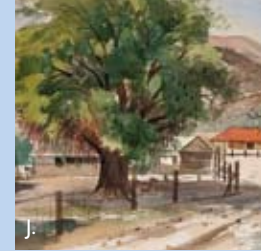

MICHAAN'S AUCTIONS

Auctioneers & Appraisers

Michaan's Auctions
PO Box 489
Alameda, CA 94501

Bonded Pursuant to California Civil Code sec. 1812.600 et seq.
Bond # 70044066

Main Gallery
2751 Todd Street
Alameda, California, 94501
Annex Gallery
1951 Monarch Street
Alameda, California, 94501
Phone 1-800-380-9822 or 510-740-0220
Fax 510-749-7517
www.michaans.com
info@michaans.com