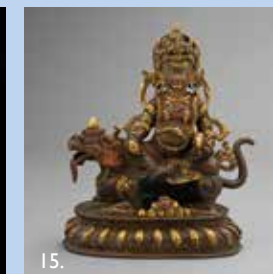

Follow us on Facebook, Pinterest, Google+, Tumblr and Twitter.