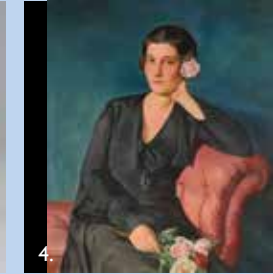

Main Gallery
2751 Todd Street
Alameda, California, 94501
Annex Gallery
2701 Monarch Street
Alameda, California 94501
Phone (800) 380-9822 or (510) 740-0220
Fax (510) 749-7517
www.michaans.com
info@michaans.com

MICHAAN'S AUCTIONS

Auctioneers & Appraisers

Michaan's Auctions
PO Box 489
Alameda, CA 94501
Bonded Pursuant to California Civil Code sec. 1812.600 et seq.
Bond # 71393954

Upcoming Auctions and Events 2013

Free Appraisal Events

Every Wednesday
Main Gallery

Monthly Appraisal Event

Saturday, June 1, 10am-1pm

Estate Auction

Sunday, June 2, 10am

Annex Auction

Tuesday, June 4, 10am
Wednesday, June 5, 10am
Thursday, June 6, 10am

Fine Art, Furniture, Decorative Arts, and Jewelry Auction

Friday, June 7, 10am

Fine Asian Works of Art

Sunday, June 23, 10am

20th Century Design Auction

Saturday, July 6, 1pm

Estate Auction

Sunday, July 7, 10am

Annex Auction

Tuesday, July 9, 10am
Wednesday, July 10, 10am
Thursday, July 11, 10am

Monthly Appraisal Event

Saturday, August 3, 10am-1pm

Estate Auction

Sunday, August 4, 10am

Annex Auction

Tuesday, August 6, 10am
Wednesday, August 7, 10am
Thursday, August 8, 10am

Monthly Appraisal Event

Saturday, August 31, 10am-1pm

Estate Auction

Sunday, September 1, 10am

Annex Auction

Tuesday, September 3, 10am
Wednesday, September 4, 10am
Thursday, September 5, 10am

10am-1pm

Limit 5 items per person.

Limit 5 items per person.

RSVP required for this event: (510) 227-2530

Preview

May 31 - June 2
& by appointment

Preview

June 1 - 6

Preview

May 31 - June 2, 7
& by appointment

Preview

May 31 - June 2, 7, 21 - 23
& by appointment

Preview

July 5 - 6

Preview

July 5 - 7

Preview

July 6 - 11

Limit 5 items per person.

RSVP required for this event: (510) 227-2530

Preview

August 2 - 4

Preview

August 3 - 8

Limit 5 items per person.