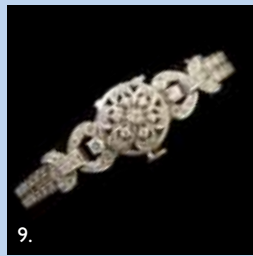

9.

Furniture, Decorative Arts, Jewelry & Timepieces Auction

Friday
December 7
Previews:
November 30 - December 2, 7
& by appointment

Inquiries

Fine Art
Thomas De Doncker - thomas@michaans.com
510-227-2540
Furniture & Decorative Arts
Elizabeth Dalton - boo@michaans.com
510-227-2527
Asian Works of Art
Harry Huang - harry@michaans.com
510-227-2535

Invitation to Consign

We are currently seeking consignments for our upcoming Auctions of Fine Art, European and American Furniture, Decorative Arts, Asian Works of Art, Fine Jewelry and more. Please inquire about our "Risk Free Consignment Policy." Patek Philippe Top Hat, 18MK Rose Gold Wrist Watch Sold for $7,605

Jewelry
Rhonda Harness - jewelry@michaans.com
510-227-2525
20th Century Design
Greg Favors - gregfavors@michaans.com
510-227-2512
Stamps and Coins
Michael Rosenberg - stampdept@michaans.com
510-227-2502
www.michaans.com

Annex Auction Tuesday - Thursday, December 4 - 6 Previews: December 1 - 6

Furnish Your Home! Add to Your Collections!
Our Annex sale features nearly 3,000 lots of high end contemporary furniture, electronics and home appliances; paintings, prints and mirrors; hand tied and machine made rugs. Also featured are vintage glass and porcelain, comic books, collectibles, memorabilia, dolls, toys and books. Tuesday's auction starts off with over 250 lots of jewelry. Don't miss it! Join us in our new Annex location, 2701 Monarch Street, Alameda!

Fine Asian Works of Art Auction

Tuesday
December 11
Previews:
November 30 - December 2, 7 - 9, 11 & by appointment